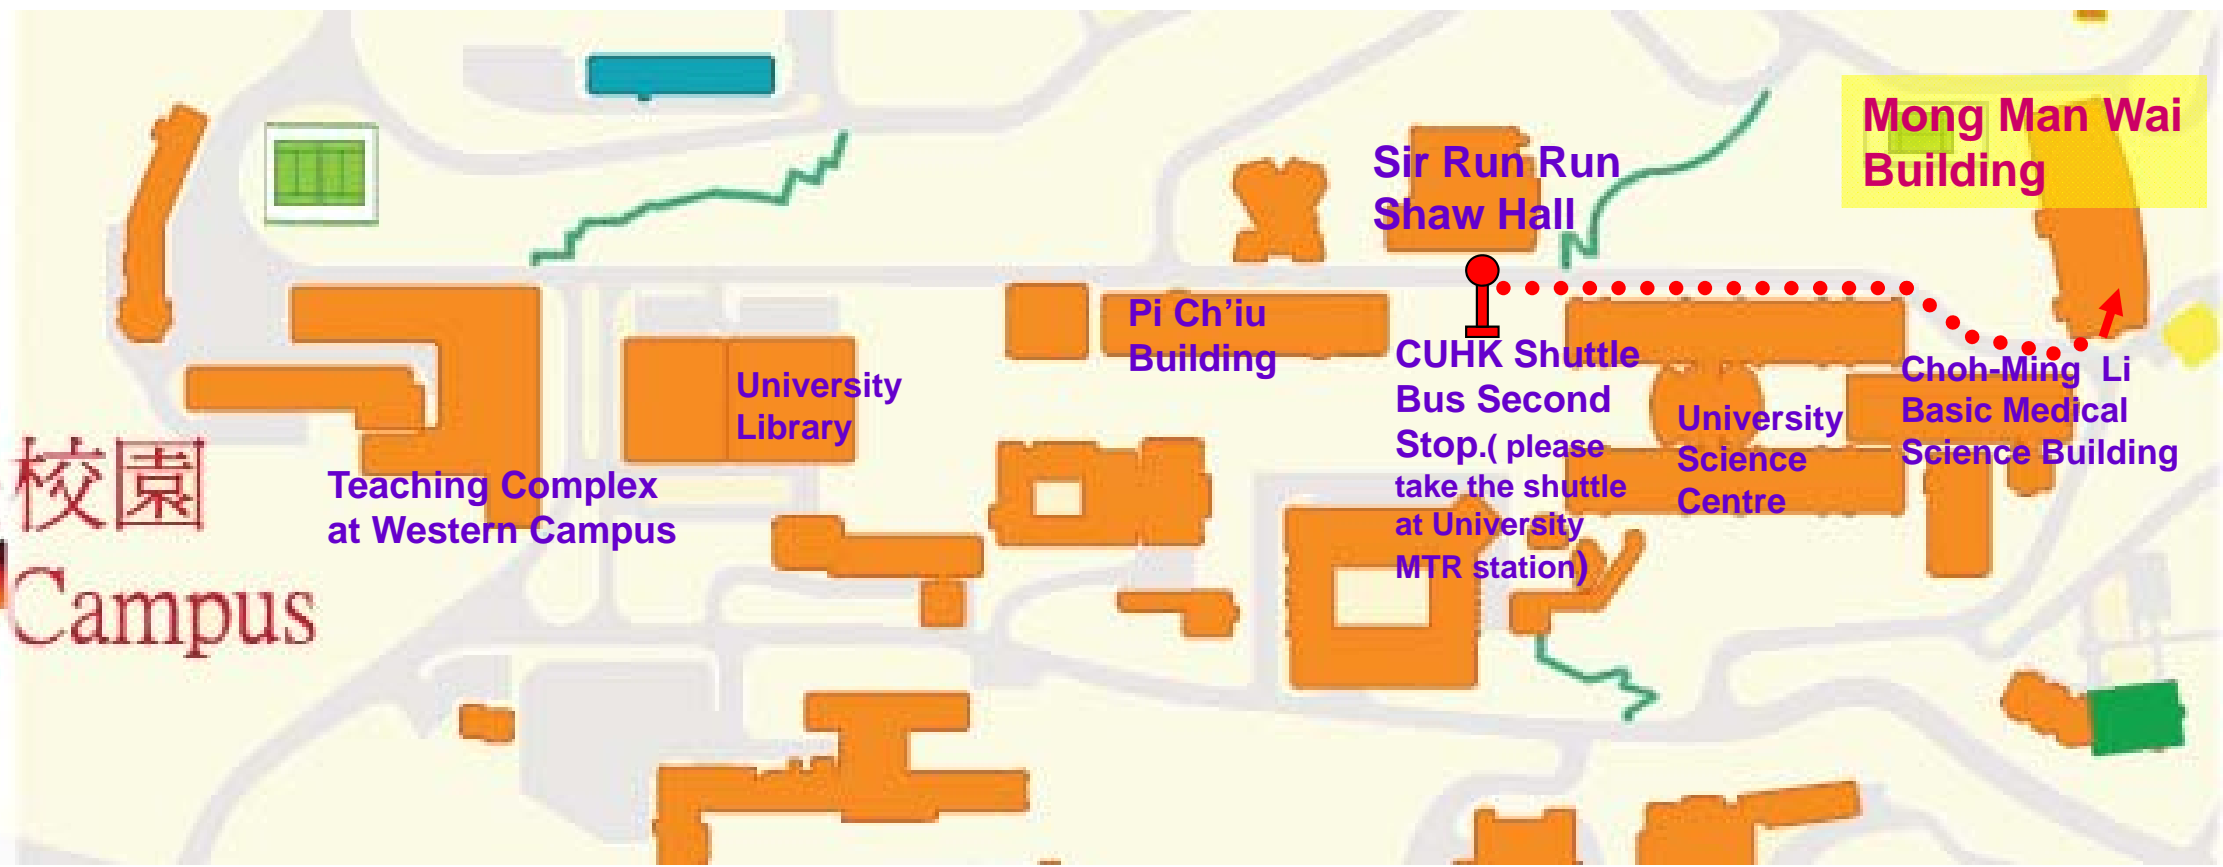

2013 Hong Kong Inter-University Biochemistry Postgraduate Symposium

校園
Campus

Teaching Complex
at Western Campus

University
Library

Pi Ch'iu
Building

Sir Run Run
Shaw Hall

CUHK Shuttle
Bus Second
Stop. (please
take the shuttle
at University
MTR station)

University
Science
Centre

Choh-Ming Li
Basic Medical
Science Building

Mong Man Wai
Building